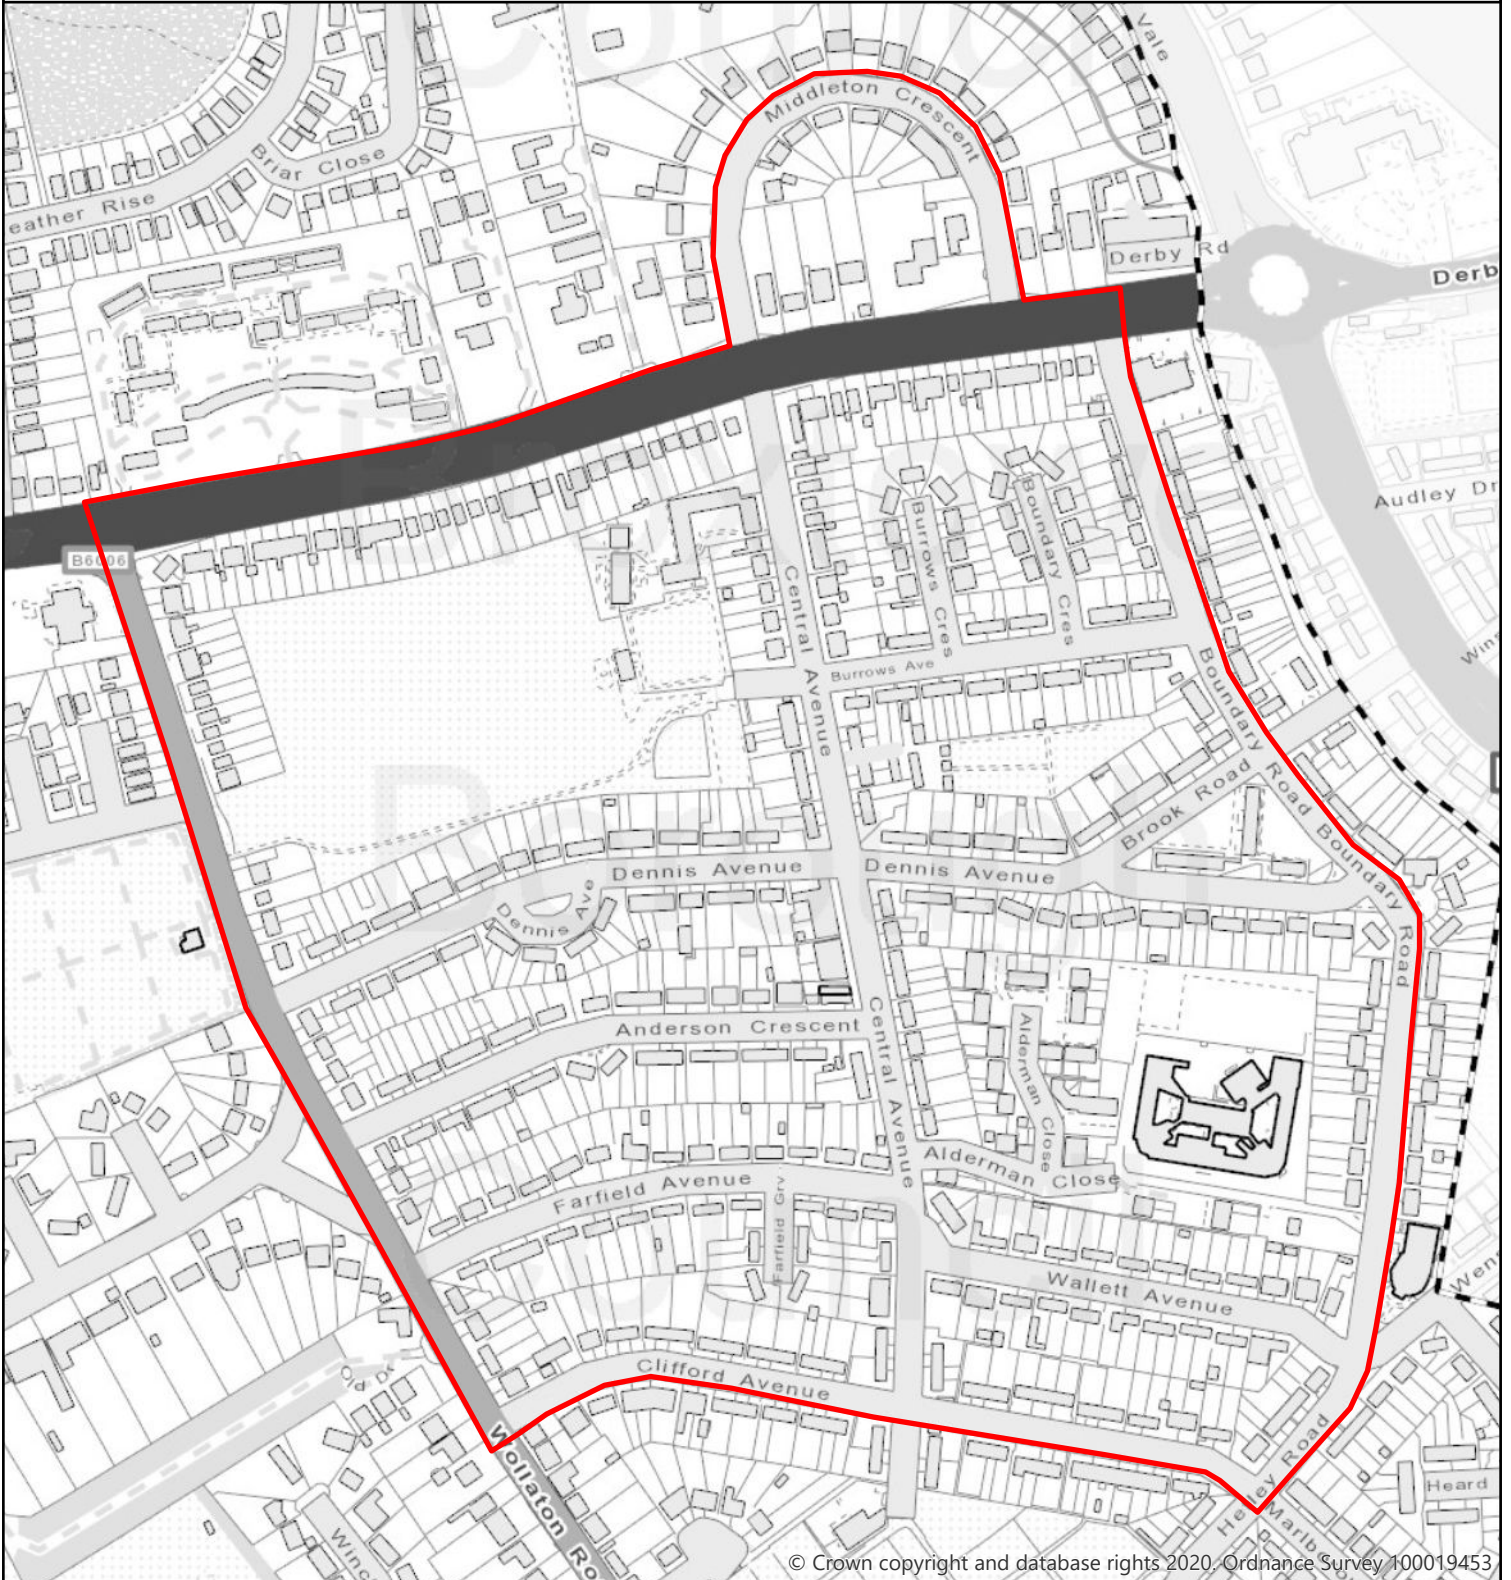

Beeston North

Broxtowe Borough Council Alcohol Control
Public Spaces Protection Order

Broxtowe
Borough
COUNCIL

© Crown copyright and database rights 2020. Ordnance Survey 100019453

Not to Scale

You are not permitted to copy, sub-license, distribute or sell any of this data to third parties in any form.

NOTES AND INFORMATION

 Restricted Area